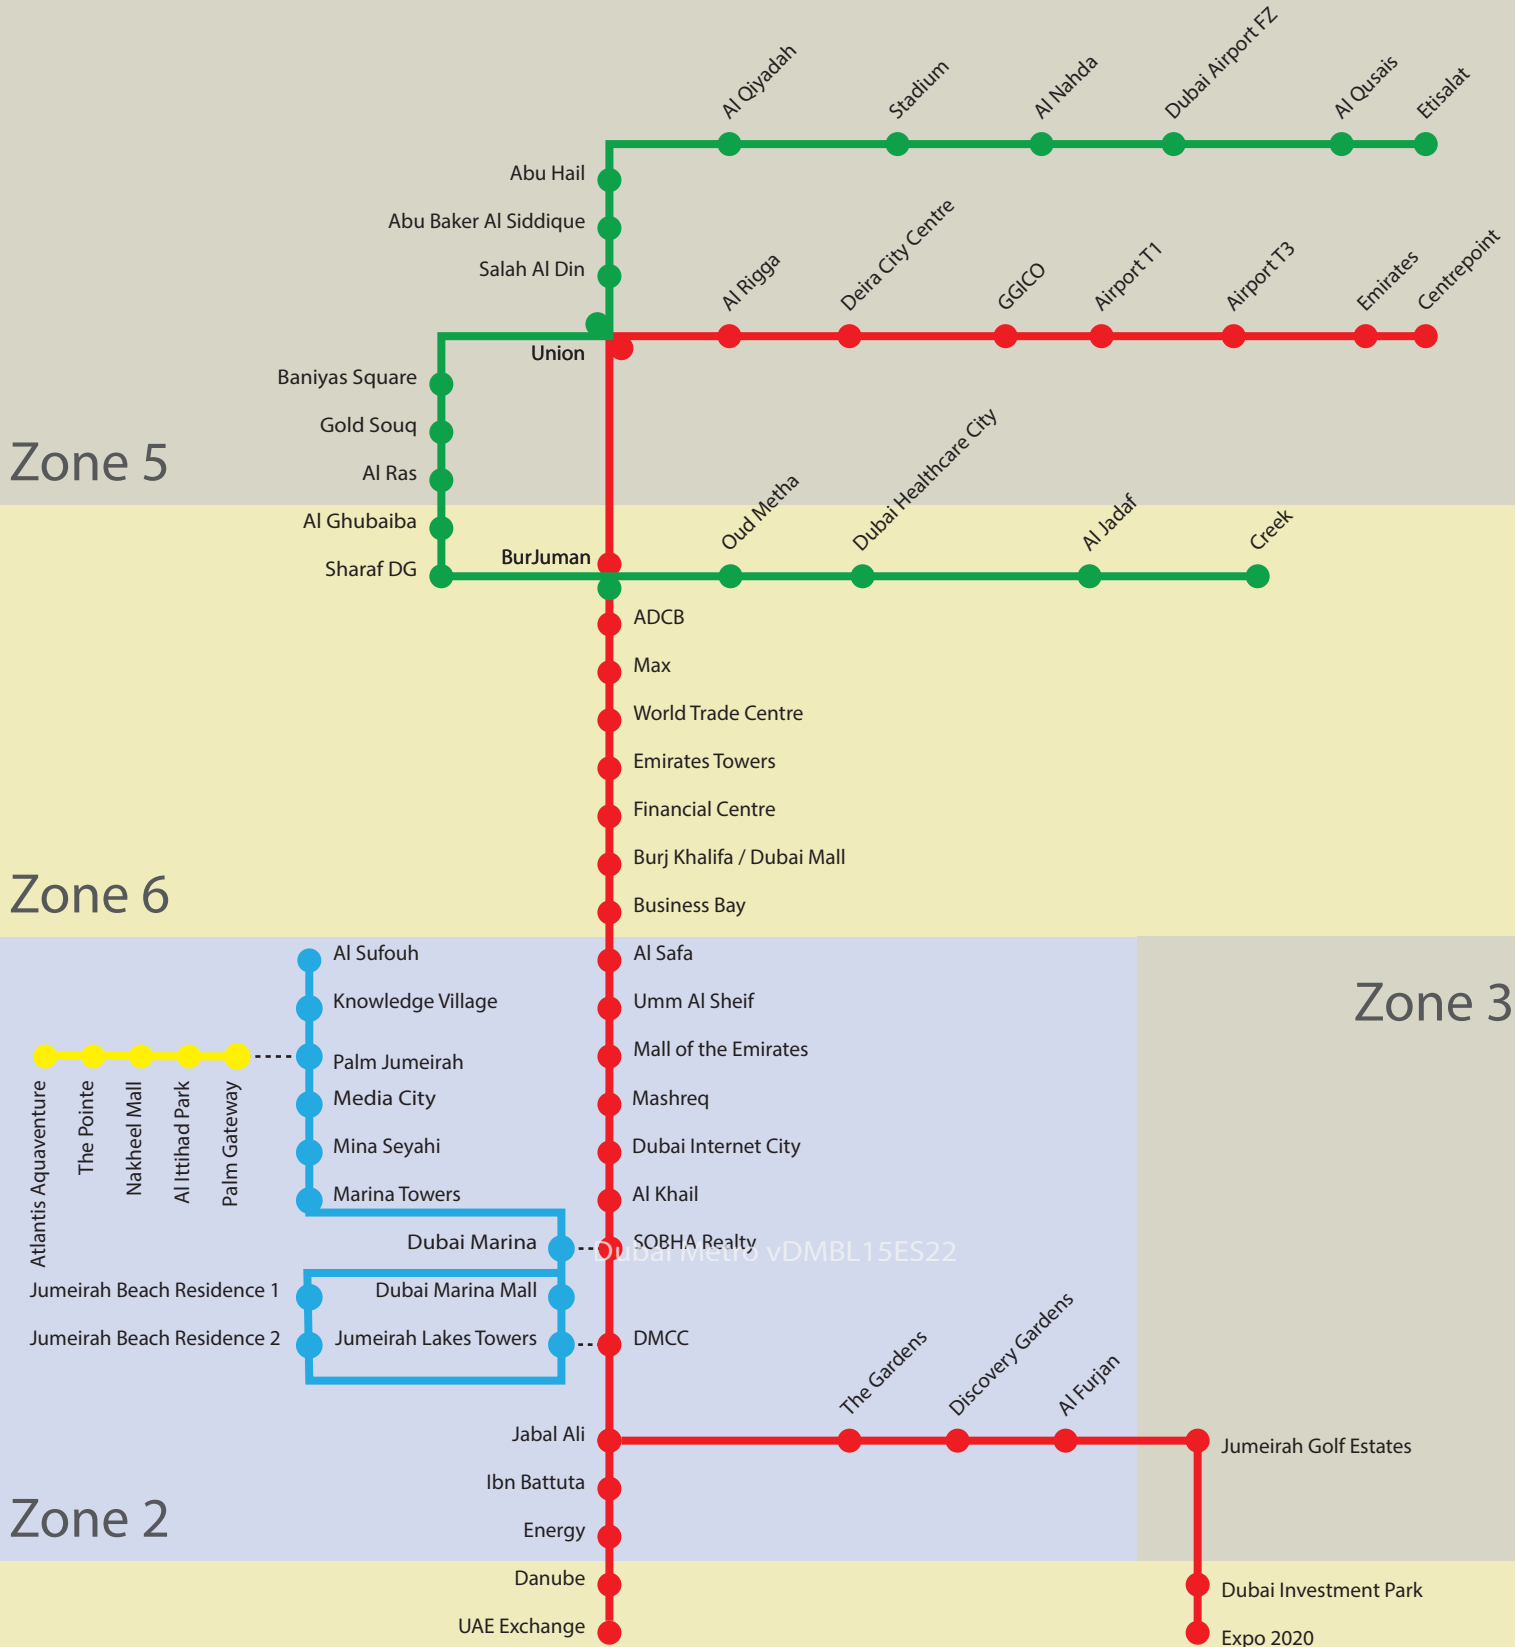

# Dubai Metro Map

Version DMBL15ES22

## Key

- Dubai Metro Red Line
- Dubai Metro Green Line
- Palm Jumeirah Monorail
- Dubai Tram
- Footbridge

Transfer between the Red Line and Green Line at Union or BurJuman.  
To travel on the Branch Line to UAE Exchange, change trains at Jabal Ali.  
Transfer to the Dubai Tram at SOBHA Realty or DMCC (Red Line).

Zone 5

Zone 6

Zone 3

Zone 2

Zone 1